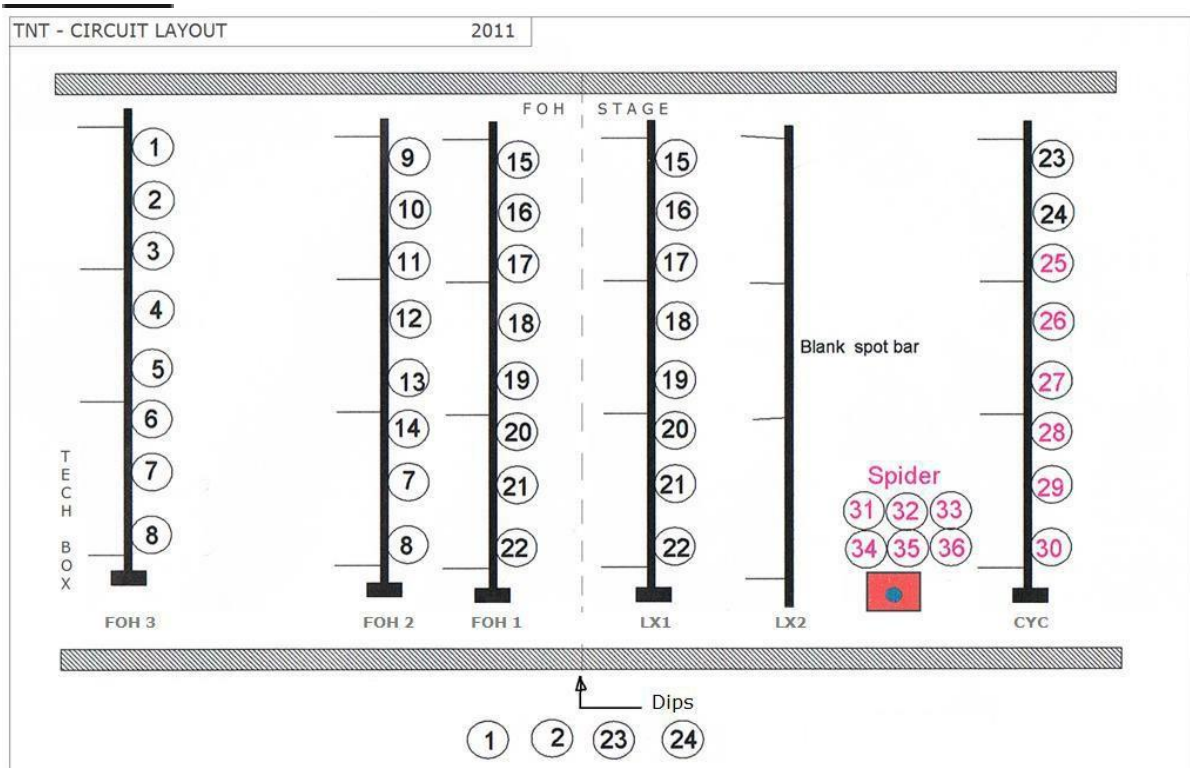

Cablings

20 of various length (5m - 15m) 15A cables, & Grelco's

circuits	Location	Paired with	circuits	Location
cct1 & 2	FOH bar 3	..	cct1 & 2	Dips
cct7 & 8	FOH bar 3	..	cct7 & 8	FOH bar 2
cct 15 to 22	FOH bar 1	..	cct 15 to 22	LX bar 1
cct 23 & 24	CYC bar	..	cct 23 & 24	Dips

Lighting